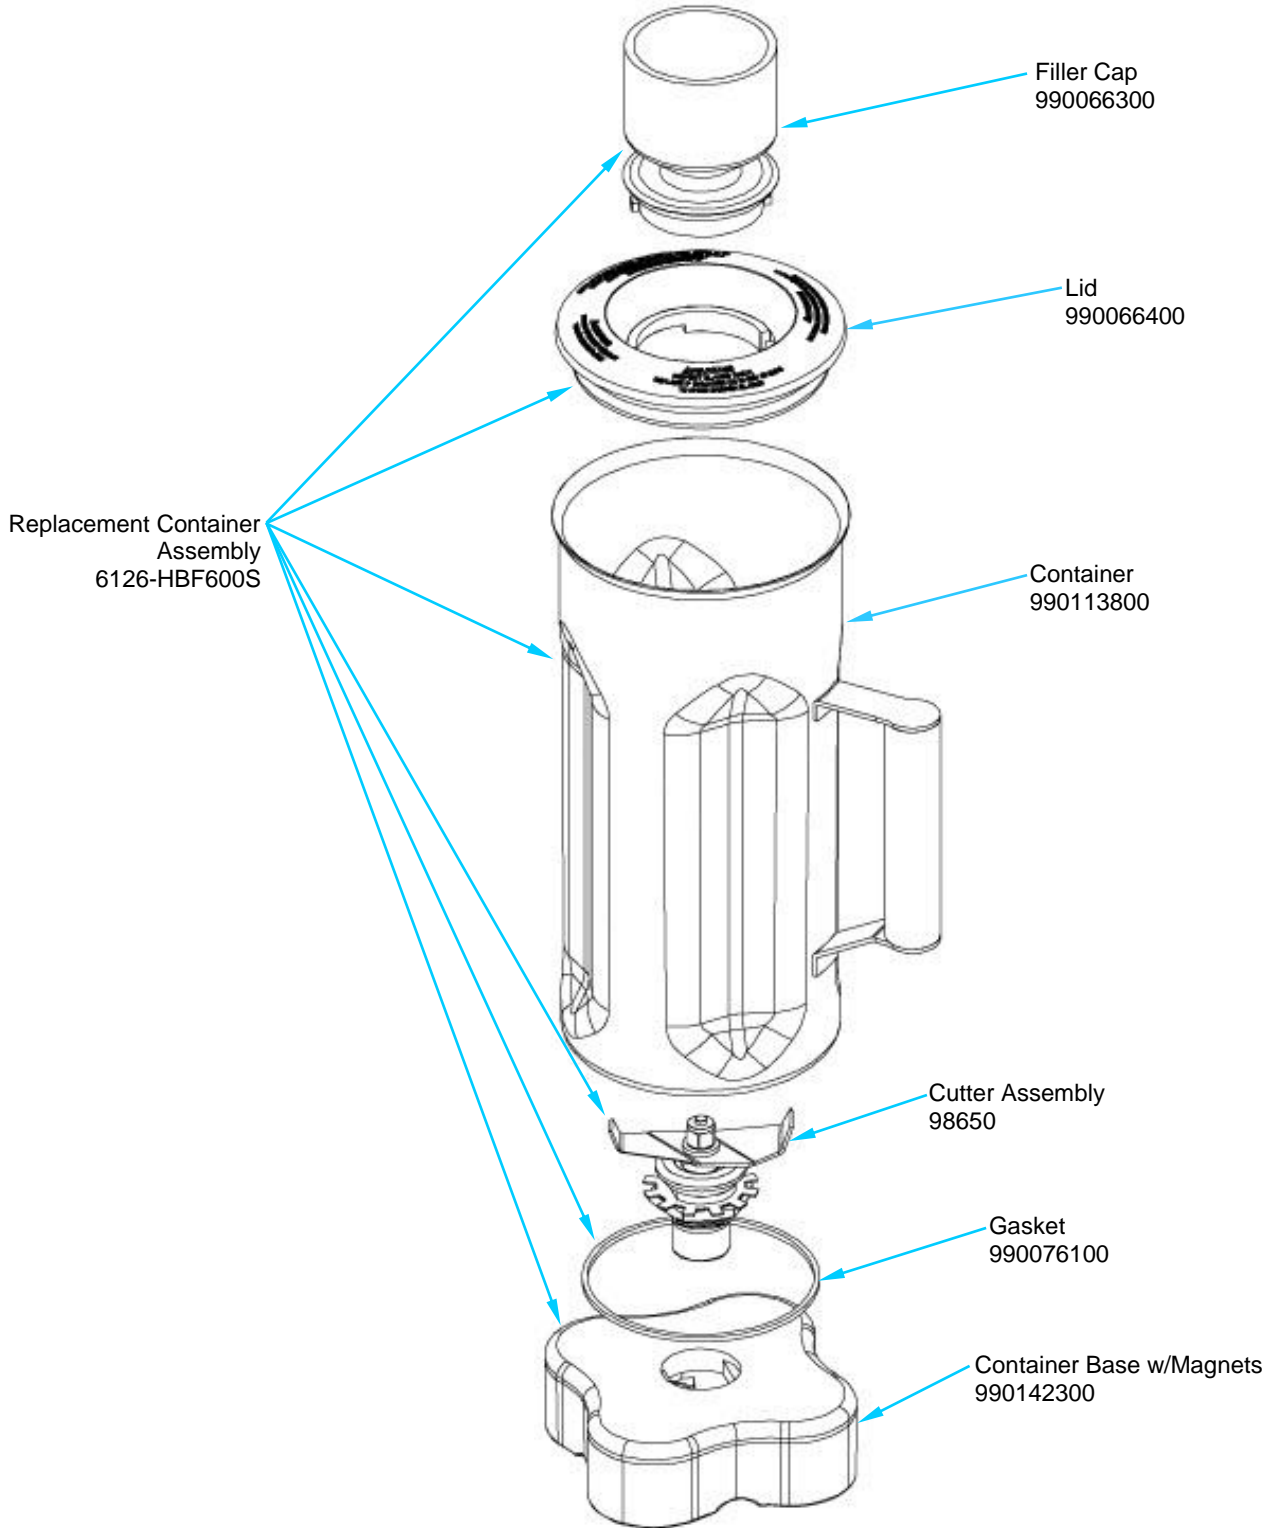

Replacement Parts Diagrams HBF600S-CE (Series A)

PROPRIETARY RIGHTS NOTICE This document and all information contained within it is the property of Hamilton Beach Brands, Inc. (HBB). It is confidential and proprietary and has been provided to you for a limited purpose. It must be returned or destroyed upon request. Disclosure, reproduction or use of this document and any information contained within it, in full or in part, for any purpose is forbidden without the prior written consent of HBB. No photographs may be taken of any article fabricated or assembled from this document without the prior written consent of HBB.

  4421 Waterfront Drive Glen Allen, VA 23060	Revision Description:		Add Accessories					
	Request Number:	DOC4464	Revision Date:	2/18/14	Approved by:	DOC4464		
	Issue Code(s):	CS, SP	Page:	3 of 4	Document #:	540004100	Rev:	B